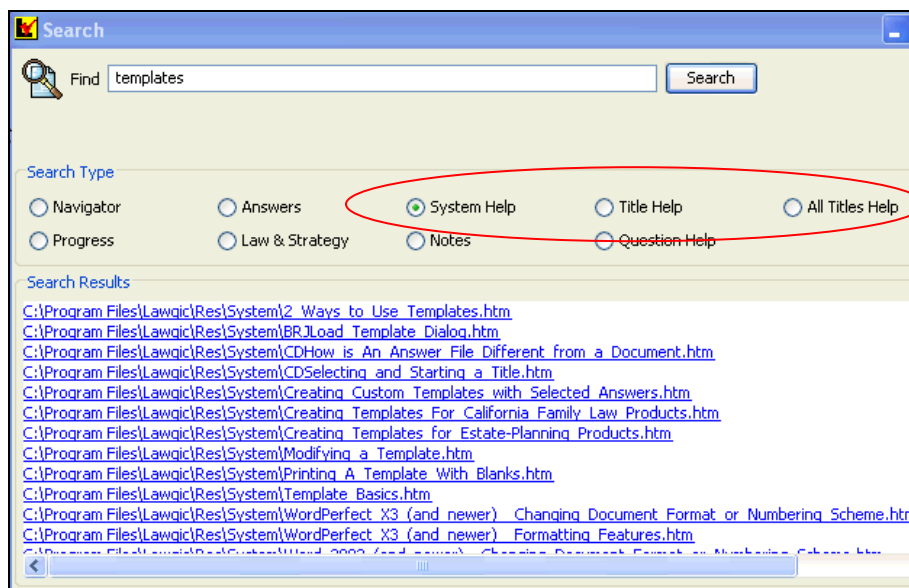

Georgia Wills & Trusts June 2011 Update

Updated Product Features

New Expanded Search Feature

The search feature has been expanded. In addition to searching the Navigator, Answers, Law & Strategy, Notes, Question Help, and Progress for a specific Title, it now allows you to search System Help, Title Help (Resources) and All Titles Help (Resources) by selecting **Search** on the Lawgic menu. This new function will help to facilitate and expedite your searches.